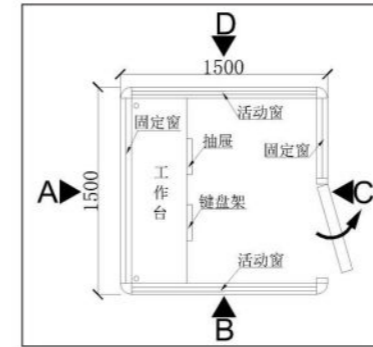

S [保安岗亭] Security box

YD-GT-08		
规格/Size (m)	1.2*1.5*2.8	1.5*1.5*2.8
	1.5*1.7*2.8	1.8*1.8*2.8
	1.5*2.0*2.8	2.0*2.0*2.8
	2.0*2.5*2.8	

YD-GT-09		
规格/Size (m)	1.2*1.5*2.6	1.5*1.5*2.6
	1.5*1.7*2.6	1.8*1.8*2.6
	1.5*2.0*2.6	2.0*2.0*2.6
	2.0*2.5*2.6	

YD-GT-10		
规格/Size (m)	1.2*1.5*2.4	1.5*1.5*2.4
	1.5*1.7*2.4	1.8*1.8*2.4
	1.5*2.0*2.4	2.0*2.0*2.4
	2.0*2.5*2.4	

YD-GT-11		
规格/Size (m)	1.2*1.8*2.8	1.5*1.8*2.8
	1.2*2.3*2.8	1.5*2.3*2.8
	1.8*2.8*2.8	

P [警务岗亭] Police post

YD-GT-12		
规格/Size (m)	1.2*1.5*2.6	1.5*1.5*2.6
	1.5*1.7*2.6	1.8*1.8*2.6
	1.5*2.0*2.6	2.0*2.0*2.6
	2.0*2.5*2.6	

YD-GT-13		
规格/Size (m)	1.5*1.5*2.6	1.7*1.7*2.6
	1.8*1.8*2.6	2.0*2.0*2.6

YD-GT-14		
规格/Size (m)	1.5*1.7*2.8	1.8*1.8*2.8
	1.5*2.0*2.8	2.0*2.0*2.8
	2.0*2.5*2.8	2.0*3.0*2.8