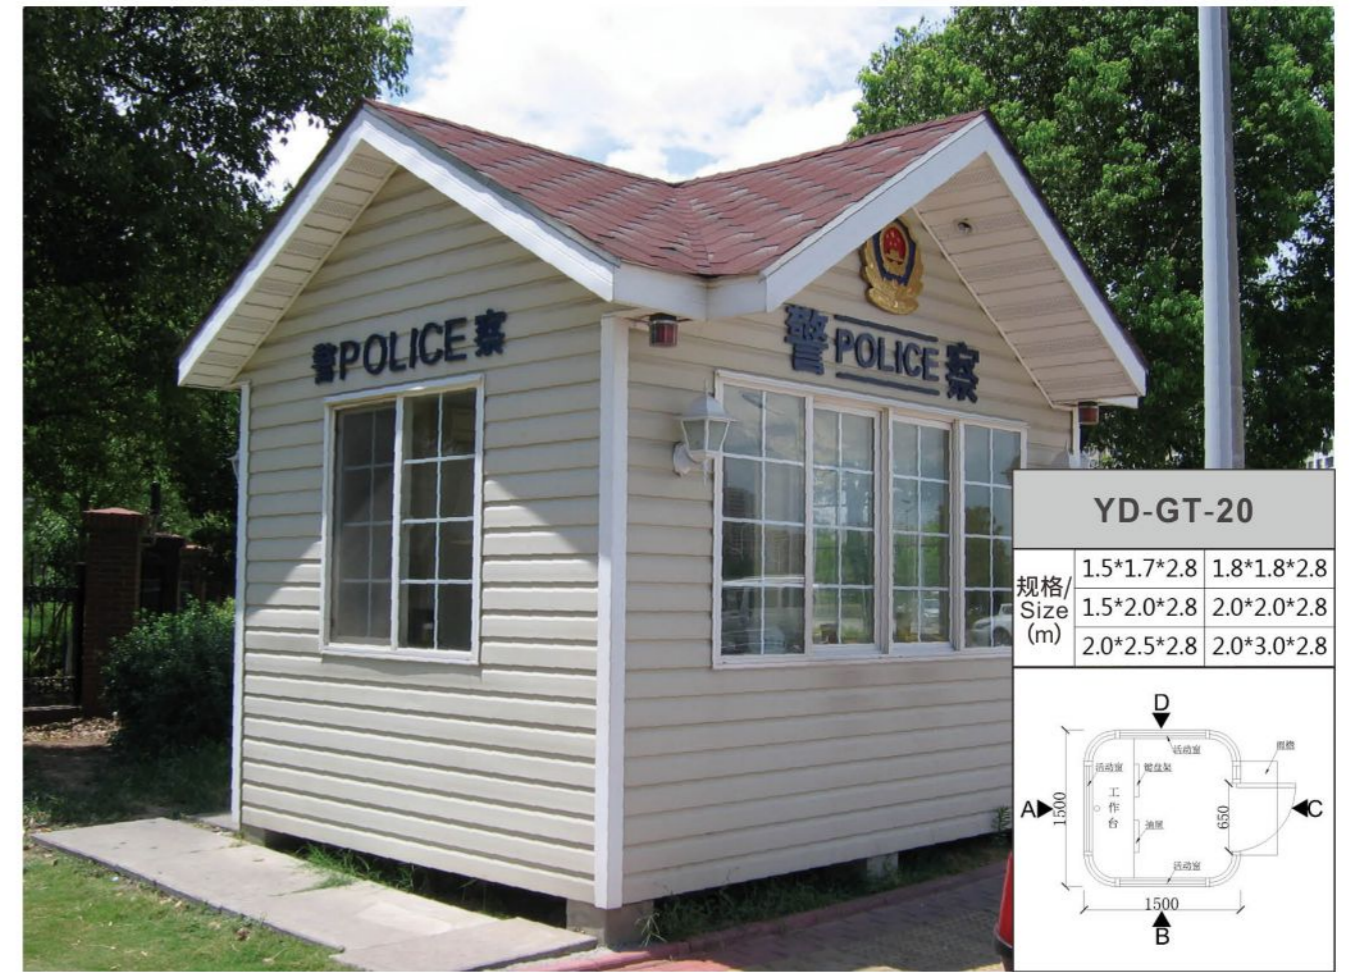

P [警务岗亭] Police post

YD-GT-17		
规格/ Size (m)	1.2*1.5*2.6	1.5*1.5*2.6
	1.5*1.7*2.6	1.8*1.8*2.6
	1.5*2.0*2.6	2.0*2.0*2.6
	2.0*2.5*2.6	

YD-GT-18		
规格/ Size (m)	1.2*1.5*2.8	1.5*1.5*2.8
	1.5*1.7*2.8	1.8*1.8*2.8
	1.5*2.0*2.8	2.0*2.0*2.8
	2.0*2.5*2.8	

YD-GT-19		
规格/ Size (m)	1.5*1.7*2.8	1.8*1.8*2.8
	1.5*2.0*2.8	2.0*2.0*2.8
	2.0*2.5*2.8	

YD-GT-20		
规格/ Size (m)	1.5*1.7*2.8	1.8*1.8*2.8
	1.5*2.0*2.8	2.0*2.0*2.8
	2.0*2.5*2.8	2.0*3.0*2.8