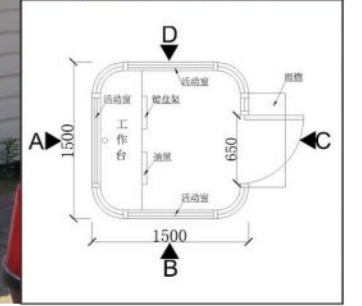

YD-GT-15		
规格/Size (m)	1.5*1.7*2.8	1.8*1.8*2.8
	1.5*2.0*2.8	2.0*2.0*2.8
	2.0*2.5*2.8	2.0*3.0*2.8

YD-GT-16		
规格/Size (m)	1.5*1.7*2.8	1.8*1.8*2.8
	1.5*2.0*2.8	2.0*2.0*2.8
	2.0*2.5*2.8	2.0*3.0*2.8

P [警务岗亭] Police post

YD-GT-17		
规格/ Size (m)	1.2*1.5*2.6	1.5*1.5*2.6
	1.5*1.7*2.6	1.8*1.8*2.6
	1.5*2.0*2.6	2.0*2.0*2.6
	2.0*2.5*2.6	

YD-GT-18		
规格/ Size (m)	1.2*1.5*2.8	1.5*1.5*2.8
	1.5*1.7*2.8	1.8*1.8*2.8
	1.5*2.0*2.8	2.0*2.0*2.8
	2.0*2.5*2.8	

YD-GT-19		
规格/ Size (m)	1.5*1.7*2.8	1.8*1.8*2.8
	1.5*2.0*2.8	2.0*2.0*2.8
	2.0*2.5*2.8	

YD-GT-20		
规格/ Size (m)	1.5*1.7*2.8	1.8*1.8*2.8
	1.5*2.0*2.8	2.0*2.0*2.8
	2.0*2.5*2.8	2.0*3.0*2.8

M [微型消防站] mini ature fire station