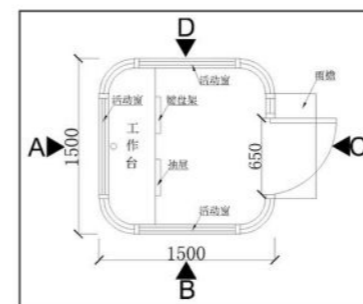

发明专利证书
Invention patent certificate

S [保安岗亭] Security box

YD-GT-01		
规格/Size (m)	1.5*1.5*3.5	1.5*1.7*3.5
	1.8*1.8*3.5	1.5*2.0*3.5
	2.0*2.0*3.5	2.0*2.5*3.5

YD-GT-02		
规格/Size (m)	1.5*1.5*2.8	1.5*1.7*2.8
	1.8*1.8*2.8	1.5*2.0*2.8
	2.0*2.0*2.8	2.0*2.5*2.8

YD-GT-03		
规格/Size (m)	1.5*1.5*2.8	1.5*1.7*2.8
	1.8*1.8*2.8	1.5*2.0*2.8
	2.0*2.0*2.8	2.0*2.5*2.8

S [保安岗亭] Security box

YD-GT-04		
规格/ Size (m)	1.2*1.5*2.8	1.5*1.5*2.8
	1.5*1.7*2.8	1.8*1.8*2.8
	1.5*2.0*2.8	2.0*2.0*2.8
	2.0*2.5*2.8	

YD-GT-06		
规格/ Size (m)	1.2*1.8*2.4	1.5*1.8*2.4
	1.2*2.3*2.4	1.5*2.3*2.4
	1.8*2.8*2.4	

YD-GT-05		
规格/ Size (m)	1.2*1.5*2.8	1.5*1.5*2.8
	1.5*1.7*2.8	1.8*1.8*2.8
	1.5*2.0*2.8	2.0*2.0*2.8
	2.0*2.5*2.8	

YD-GT-07		
规格/ Size (m)	1.2*1.8*2.4	1.5*1.8*2.4
	1.2*2.3*2.4	1.5*2.3*2.4
	1.8*2.8*2.4	