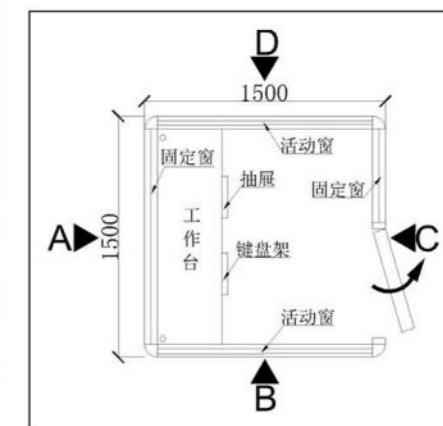

发明专利证书
Invention patent certificate

S [保安岗亭] Security box

YD-GT-01		
规格/Size (m)	1.5*1.5*3.5	1.5*1.7*3.5
	1.8*1.8*3.5	1.5*2.0*3.5
	2.0*2.0*3.5	2.0*2.5*3.5

YD-GT-02		
规格/Size (m)	1.5*1.5*2.8	1.5*1.7*2.8
	1.8*1.8*2.8	1.5*2.0*2.8
	2.0*2.0*2.8	2.0*2.5*2.8

YD-GT-03		
规格/Size (m)	1.5*1.5*2.8	1.5*1.7*2.8
	1.8*1.8*2.8	1.5*2.0*2.8
	2.0*2.0*2.8	2.0*2.5*2.8

S [保安岗亭] Security box

YD-GT-04		
规格/ Size (m)	1.2*1.5*2.8	1.5*1.5*2.8
	1.5*1.7*2.8	1.8*1.8*2.8
	1.5*2.0*2.8	2.0*2.0*2.8
	2.0*2.5*2.8	