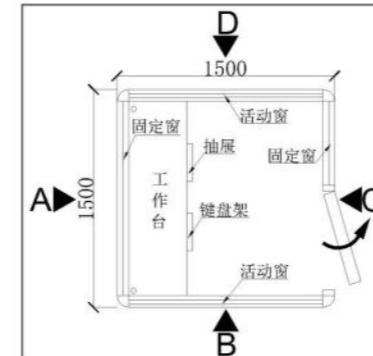

YD-GT-10		
规格/Size (m)	1.2*1.5*2.4	1.5*1.5*2.4
	1.5*1.7*2.4	1.8*1.8*2.4
	1.5*2.0*2.4	2.0*2.0*2.4
	2.0*2.5*2.4	

YD-GT-11		
规格/Size (m)	1.2*1.8*2.8	1.5*1.8*2.8
	1.2*2.3*2.8	1.5*2.3*2.8
	1.8*2.8*2.8	

P [警务岗亭] Police post

YD-GT-12		
规格/Size (m)	1.2*1.5*2.6	1.5*1.5*2.6
	1.5*1.7*2.6	1.8*1.8*2.6
	1.5*2.0*2.6	2.0*2.0*2.6
	2.0*2.5*2.6	

YD-GT-13		
规格/Size (m)	1.5*1.5*2.6	1.7*1.7*2.6
	1.8*1.8*2.6	2.0*2.0*2.6

YD-GT-14		
规格/Size (m)	1.5*1.7*2.8	1.8*1.8*2.8
	1.5*2.0*2.8	2.0*2.0*2.8
	2.0*2.5*2.8	2.0*3.0*2.8

YD-GT-15		
规格/Size (m)	1.5*1.7*2.8	1.8*1.8*2.8
	1.5*2.0*2.8	2.0*2.0*2.8
	2.0*2.5*2.8	2.0*3.0*2.8

YD-GT-16		
规格/Size (m)	1.5*1.7*2.8	1.8*1.8*2.8
	1.5*2.0*2.8	2.0*2.0*2.8
	2.0*2.5*2.8	2.0*3.0*2.8

P [警务岗亭] Police post

YD-GT-17		
规格/ Size (m)	1.2*1.5*2.6	1.5*1.5*2.6
	1.5*1.7*2.6	1.8*1.8*2.6
	1.5*2.0*2.6	2.0*2.0*2.6
	2.0*2.5*2.6	

YD-GT-18		
规格/ Size (m)	1.2*1.5*2.8	1.5*1.5*2.8
	1.5*1.7*2.8	1.8*1.8*2.8
	1.5*2.0*2.8	2.0*2.0*2.8
	2.0*2.5*2.8	