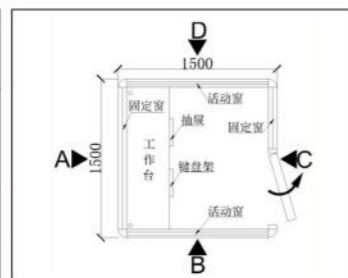

YD-GT-03		
规格/Size (m)	1.5*1.5*2.8	1.5*1.7*2.8
	1.8*1.8*2.8	1.5*2.0*2.8
	2.0*2.0*2.8	2.0*2.5*2.8

S [保安岗亭] Security box

YD-GT-04		
规格/ Size (m)	1.2*1.5*2.8	1.5*1.5*2.8
	1.5*1.7*2.8	1.8*1.8*2.8
	1.5*2.0*2.8	2.0*2.0*2.8
	2.0*2.5*2.8	

YD-GT-06		
规格/ Size (m)	1.2*1.8*2.4	1.5*1.8*2.4
	1.2*2.3*2.4	1.5*2.3*2.4
	1.8*2.8*2.4	

YD-GT-05		
规格/ Size (m)	1.2*1.5*2.8	1.5*1.5*2.8
	1.5*1.7*2.8	1.8*1.8*2.8
	1.5*2.0*2.8	2.0*2.0*2.8
	2.0*2.5*2.8	

YD-GT-07		
规格/ Size (m)	1.2*1.8*2.4	1.5*1.8*2.4
	1.2*2.3*2.4	1.5*2.3*2.4
	1.8*2.8*2.4	

S [保安岗亭] Security box

YD-GT-08		
规格/Size (m)	1.2*1.5*2.8	1.5*1.5*2.8
	1.5*1.7*2.8	1.8*1.8*2.8
	1.5*2.0*2.8	2.0*2.0*2.8
	2.0*2.5*2.8	

YD-GT-09		
规格/Size (m)	1.2*1.5*2.6	1.5*1.5*2.6
	1.5*1.7*2.6	1.8*1.8*2.6
	1.5*2.0*2.6	2.0*2.0*2.6
	2.0*2.5*2.6	