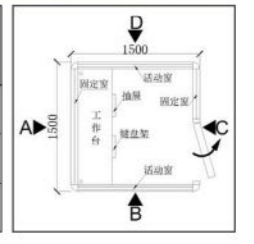

YD-GT-19		
规格/ Size (m)	1.5*1.7*2.8	1.8*1.8*2.8
	1.5*2.0*2.8	2.0*2.0*2.8
	2.0*2.5*2.8