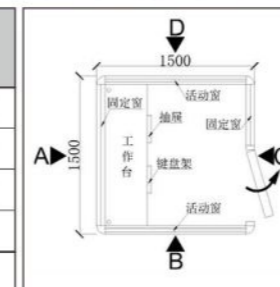

发明专利证书
Invention patent certificate

S [保安岗亭] Security box

YD-GT-01		
规格/Size (m)	1.5*1.5*3.5	1.5*1.7*3.5
	1.8*1.8*3.5	1.5*2.0*3.5
	2.0*2.0*3.5	2.0*2.5*3.5

YD-GT-02		
规格/Size (m)	1.5*1.5*2.8	1.5*1.7*2.8
	1.8*1.8*2.8	1.5*2.0*2.8
	2.0*2.0*2.8	2.0*2.5*2.8

YD-GT-03		
规格/Size (m)	1.5*1.5*2.8	1.5*1.7*2.8
	1.8*1.8*2.8	1.5*2.0*2.8
	2.0*2.0*2.8	2.0*2.5*2.8

S [保安岗亭] Security box

YD-GT-04		
规格/ Size (m)	1.2*1.5*2.8	1.5*1.5*2.8
	1.5*1.7*2.8	1.8*1.8*2.8
	1.5*2.0*2.8	2.0*2.0*2.8
	2.0*2.5*2.8	

YD-GT-06		
规格/ Size (m)	1.2*1.8*2.4	1.5*1.8*2.4
	1.2*2.3*2.4	1.5*2.3*2.4
	1.8*2.8*2.4	

YD-GT-05		
规格/ Size (m)	1.2*1.5*2.8	1.5*1.5*2.8
	1.5*1.7*2.8	1.8*1.8*2.8
	1.5*2.0*2.8	2.0*2.0*2.8
	2.0*2.5*2.8	

YD-GT-07		
规格/ Size (m)	1.2*1.8*2.4	1.5*1.8*2.4
	1.2*2.3*2.4	1.5*2.3*2.4
	1.8*2.8*2.4	

S [保安岗亭] Security box

YD-GT-08		
规格/Size (m)	1.2*1.5*2.8	1.5*1.5*2.8
	1.5*1.7*2.8	1.8*1.8*2.8
	1.5*2.0*2.8	2.0*2.0*2.8
	2.0*2.5*2.8	

YD-GT-09		
规格/Size (m)	1.2*1.5*2.6	1.5*1.5*2.6
	1.5*1.7*2.6	1.8*1.8*2.6
	1.5*2.0*2.6	2.0*2.0*2.6
	2.0*2.5*2.6	