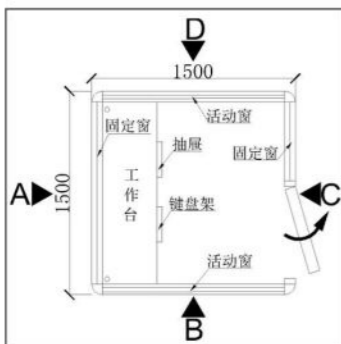

S [保安岗亭] Security box

YD-GT-08		
规格/Size (m)	1.2*1.5*2.8	1.5*1.5*2.8
	1.5*1.7*2.8	1.8*1.8*2.8
	1.5*2.0*2.8	2.0*2.0*2.8
	2.0*2.5*2.8	

YD-GT-09		
规格/Size (m)	1.2*1.5*2.6	1.5*1.5*2.6
	1.5*1.7*2.6	1.8*1.8*2.6
	1.5*2.0*2.6	2.0*2.0*2.6
	2.0*2.5*2.6	

YD-GT-10		
规格/Size (m)	1.2*1.5*2.4	1.5*1.5*2.4
	1.5*1.7*2.4	1.8*1.8*2.4
	1.5*2.0*2.4	2.0*2.0*2.4
	2.0*2.5*2.4	

YD-GT-11		
规格/Size (m)	1.2*1.8*2.8	1.5*1.8*2.8
	1.2*2.3*2.8	1.5*2.3*2.8
	1.8*2.8*2.8	

P [警务岗亭] Police post

YD-GT-12		
规格/Size (m)	1.2*1.5*2.6	1.5*1.5*2.6
	1.5*1.7*2.6	1.8*1.8*2.6
	1.5*2.0*2.6	2.0*2.0*2.6
	2.0*2.5*2.6	

YD-GT-13		
规格/Size (m)	1.5*1.5*2.6	1.7*1.7*2.6
	1.8*1.8*2.6	2.0*2.0*2.6

YD-GT-14		
规格/Size (m)	1.5*1.7*2.8	1.8*1.8*2.8
	1.5*2.0*2.8	2.0*2.0*2.8
	2.0*2.5*2.8	2.0*3.0*2.8