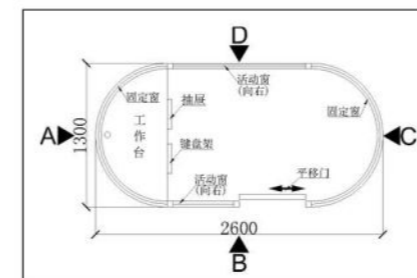

YD-GT-03		
规格/Size (m)	1.5*1.5*2.8	1.5*1.7*2.8
	1.8*1.8*2.8	1.5*2.0*2.8
	2.0*2.0*2.8	2.0*2.5*2.8

S [保安岗亭] Security box

YD-GT-04		
规格/ Size (m)	1.2*1.5*2.8	1.5*1.5*2.8
	1.5*1.7*2.8	1.8*1.8*2.8
	1.5*2.0*2.8	2.0*2.0*2.8
	2.0*2.5*2.8	

YD-GT-06		
规格/ Size (m)	1.2*1.8*2.4	1.5*1.8*2.4
	1.2*2.3*2.4	1.5*2.3*2.4
	1.8*2.8*2.4	

YD-GT-05		
规格/ Size (m)	1.2*1.5*2.8	1.5*1.5*2.8
	1.5*1.7*2.8	1.8*1.8*2.8
	1.5*2.0*2.8	2.0*2.0*2.8
	2.0*2.5*2.8	

YD-GT-07		
规格/ Size (m)	1.2*1.8*2.4	1.5*1.8*2.4
	1.2*2.3*2.4	1.5*2.3*2.4
	1.8*2.8*2.4	

S [保安岗亭] Security box

YD-GT-08		
规格/Size (m)	1.2*1.5*2.8	1.5*1.5*2.8
	1.5*1.7*2.8	1.8*1.8*2.8
	1.5*2.0*2.8	2.0*2.0*2.8
	2.0*2.5*2.8	

YD-GT-09		
规格/Size (m)	1.2*1.5*2.6	1.5*1.5*2.6
	1.5*1.7*2.6	1.8*1.8*2.6
	1.5*2.0*2.6	2.0*2.0*2.6
	2.0*2.5*2.6	

YD-GT-10		
规格/Size (m)	1.2*1.5*2.4	1.5*1.5*2.4
	1.5*1.7*2.4	1.8*1.8*2.4
	1.5*2.0*2.4	2.0*2.0*2.4
	2.0*2.5*2.4	

YD-GT-11		
规格/Size (m)	1.2*1.8*2.8	1.5*1.8*2.8
	1.2*2.3*2.8	1.5*2.3*2.8
	1.8*2.8*2.8	

P [警务岗亭] Police post