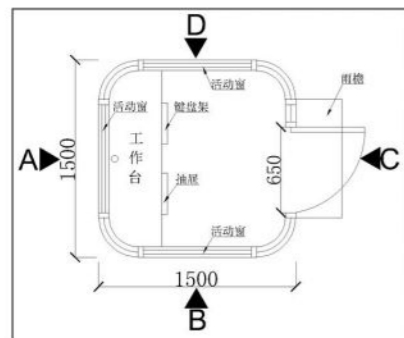

发明专利证书
Invention patent certificate

S [保安岗亭] Security box

YD-GT-01		
规格/Size (m)	1.5*1.5*3.5	1.5*1.7*3.5
	1.8*1.8*3.5	1.5*2.0*3.5
	2.0*2.0*3.5	2.0*2.5*3.5

YD-GT-02		
规格/Size (m)	1.5*1.5*2.8	1.5*1.7*2.8
	1.8*1.8*2.8	1.5*2.0*2.8
	2.0*2.0*2.8	2.0*2.5*2.8

YD-GT-03		
规格/Size (m)	1.5*1.5*2.8	1.5*1.7*2.8
	1.8*1.8*2.8	1.5*2.0*2.8
	2.0*2.0*2.8	2.0*2.5*2.8

S [保安岗亭] Security box

YD-GT-04		
规格/ Size (m)	1.2*1.5*2.8	1.5*1.5*2.8
	1.5*1.7*2.8	1.8*1.8*2.8
	1.5*2.0*2.8	2.0*2.0*2.8
	2.0*2.5*2.8	

YD-GT-06		
规格/ Size (m)	1.2*1.8*2.4	1.5*1.8*2.4
	1.2*2.3*2.4	1.5*2.3*2.4
	1.8*2.8*2.4	

YD-GT-05		
规格/ Size (m)	1.2*1.5*2.8	1.5*1.5*2.8
	1.5*1.7*2.8	1.8*1.8*2.8
	1.5*2.0*2.8	2.0*2.0*2.8
	2.0*2.5*2.8	

YD-GT-07		
规格/ Size (m)	1.2*1.8*2.4	1.5*1.8*2.4
	1.2*2.3*2.4	1.5*2.3*2.4
	1.8*2.8*2.4	

S [保安岗亭] Security box

YD-GT-08		
规格/Size (m)	1.2*1.5*2.8	1.5*1.5*2.8
	1.5*1.7*2.8	1.8*1.8*2.8
	1.5*2.0*2.8	2.0*2.0*2.8
	2.0*2.5*2.8	

YD-GT-09		
规格/Size (m)	1.2*1.5*2.6	1.5*1.5*2.6
	1.5*1.7*2.6	1.8*1.8*2.6
	1.5*2.0*2.6	2.0*2.0*2.6
	2.0*2.5*2.6	