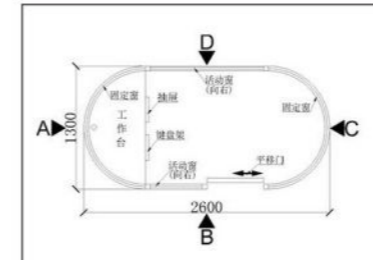

YD-GT-10		
规格/Size (m)	1.2*1.5*2.4	1.5*1.5*2.4
	1.5*1.7*2.4	1.8*1.8*2.4
	1.5*2.0*2.4	2.0*2.0*2.4
	2.0*2.5*2.4	

YD-GT-11		
规格/Size (m)	1.2*1.8*2.8	1.5*1.8*2.8
	1.2*2.3*2.8	1.5*2.3*2.8
	1.8*2.8*2.8	

P [警务岗亭] Police post

YD-GT-12		
规格/Size (m)	1.2*1.5*2.6	1.5*1.5*2.6
	1.5*1.7*2.6	1.8*1.8*2.6
	1.5*2.0*2.6	2.0*2.0*2.6
	2.0*2.5*2.6	

YD-GT-13		
规格/Size (m)	1.5*1.5*2.6	1.7*1.7*2.6
	1.8*1.8*2.6	2.0*2.0*2.6

YD-GT-14		
规格/Size (m)	1.5*1.7*2.8	1.8*1.8*2.8
	1.5*2.0*2.8	2.0*2.0*2.8
	2.0*2.5*2.8	2.0*3.0*2.8

YD-GT-15		
规格/Size (m)	1.5*1.7*2.8	1.8*1.8*2.8
	1.5*2.0*2.8	2.0*2.0*2.8
	2.0*2.5*2.8	2.0*3.0*2.8

YD-GT-16		
规格/Size (m)	1.5*1.7*2.8	1.8*1.8*2.8
	1.5*2.0*2.8	2.0*2.0*2.8
	2.0*2.5*2.8	2.0*3.0*2.8

P [警务岗亭] Police post

YD-GT-17		
规格/ Size (m)	1.2*1.5*2.6	1.5*1.5*2.6
	1.5*1.7*2.6	1.8*1.8*2.6
	1.5*2.0*2.6	2.0*2.0*2.6
	2.0*2.5*2.6	

YD-GT-18		
规格/ Size (m)	1.2*1.5*2.8	1.5*1.5*2.8
	1.5*1.7*2.8	1.8*1.8*2.8
	1.5*2.0*2.8	2.0*2.0*2.8
	2.0*2.5*2.8	