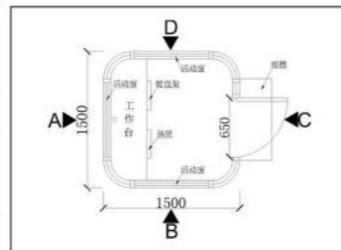

YD-GT-12		
规格/Size (m)	1.2*1.5*2.6	1.5*1.5*2.6
	1.5*1.7*2.6	1.8*1.8*2.6
	1.5*2.0*2.6	2.0*2.0*2.6
	2.0*2.5*2.6	

YD-GT-13		
规格/Size (m)	1.5*1.5*2.6	1.7*1.7*2.6
	1.8*1.8*2.6	2.0*2.0*2.6

YD-GT-14		
规格/Size (m)	1.5*1.7*2.8	1.8*1.8*2.8
	1.5*2.0*2.8	2.0*2.0*2.8
	2.0*2.5*2.8	2.0*3.0*2.8

YD-GT-15		
规格/Size (m)	1.5*1.7*2.8	1.8*1.8*2.8
	1.5*2.0*2.8	2.0*2.0*2.8
	2.0*2.5*2.8	2.0*3.0*2.8

YD-GT-16		
规格/Size (m)	1.5*1.7*2.8	1.8*1.8*2.8
	1.5*2.0*2.8	2.0*2.0*2.8
	2.0*2.5*2.8	2.0*3.0*2.8

P [警务岗亭] Police post

YD-GT-17		
规格/ Size (m)	1.2*1.5*2.6	1.5*1.5*2.6
	1.5*1.7*2.6	1.8*1.8*2.6
	1.5*2.0*2.6	2.0*2.0*2.6
	2.0*2.5*2.6	

YD-GT-18		
规格/ Size (m)	1.2*1.5*2.8	1.5*1.5*2.8
	1.5*1.7*2.8	1.8*1.8*2.8
	1.5*2.0*2.8	2.0*2.0*2.8
	2.0*2.5*2.8	