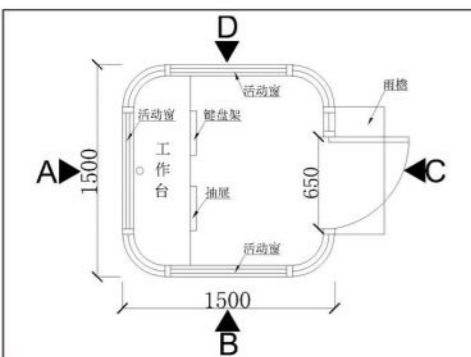

发明专利证书
Invention patent certificate

S [保安岗亭] Security box

YD-GT-01		
规格/Size (m)	1.5*1.5*3.5	1.5*1.7*3.5
	1.8*1.8*3.5	1.5*2.0*3.5
	2.0*2.0*3.5	2.0*2.5*3.5

YD-GT-02		
规格/Size (m)	1.5*1.5*2.8	1.5*1.7*2.8
	1.8*1.8*2.8	1.5*2.0*2.8
	2.0*2.0*2.8	2.0*2.5*2.8

YD-GT-03		
规格/Size (m)	1.5*1.5*2.8	1.5*1.7*2.8
	1.8*1.8*2.8	1.5*2.0*2.8
	2.0*2.0*2.8	2.0*2.5*2.8

S [保安岗亭] Security box

YD-GT-04		
规格/ Size (m)	1.2*1.5*2.8	1.5*1.5*2.8
	1.5*1.7*2.8	1.8*1.8*2.8
	1.5*2.0*2.8	2.0*2.0*2.8
	2.0*2.5*2.8	

YD-GT-06		
规格/ Size (m)	1.2*1.8*2.4	1.5*1.8*2.4
	1.2*2.3*2.4	1.5*2.3*2.4
	1.8*2.8*2.4	

YD-GT-05		
规格/ Size (m)	1.2*1.5*2.8	1.5*1.5*2.8
	1.5*1.7*2.8	1.8*1.8*2.8
	1.5*2.0*2.8	2.0*2.0*2.8
	2.0*2.5*2.8	

YD-GT-07		
规格/ Size (m)	1.2*1.8*2.4	1.5*1.8*2.4
	1.2*2.3*2.4	1.5*2.3*2.4
	1.8*2.8*2.4	