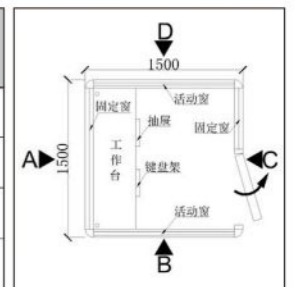

YD-GT-03		
规格/Size (m)	1.5*1.5*2.8	1.5*1.7*2.8
	1.8*1.8*2.8	1.5*2.0*2.8
	2.0*2.0*2.8	2.0*2.5*2.8

S [保安岗亭] Security box

YD-GT-04		
规格/ Size (m)	1.2*1.5*2.8	1.5*1.5*2.8
	1.5*1.7*2.8	1.8*1.8*2.8
	1.5*2.0*2.8	2.0*2.0*2.8
	2.0*2.5*2.8	

YD-GT-06		
规格/ Size (m)	1.2*1.8*2.4	1.5*1.8*2.4
	1.2*2.3*2.4	1.5*2.3*2.4
	1.8*2.8*2.4	

YD-GT-05		
规格/ Size (m)	1.2*1.5*2.8	1.5*1.5*2.8
	1.5*1.7*2.8	1.8*1.8*2.8
	1.5*2.0*2.8	2.0*2.0*2.8
	2.0*2.5*2.8	

YD-GT-07		
规格/ Size (m)	1.2*1.8*2.4	1.5*1.8*2.4
	1.2*2.3*2.4	1.5*2.3*2.4
	1.8*2.8*2.4	

S [保安岗亭] Security box

YD-GT-08		
规格/Size (m)	1.2*1.5*2.8	1.5*1.5*2.8
	1.5*1.7*2.8	1.8*1.8*2.8
	1.5*2.0*2.8	2.0*2.0*2.8
	2.0*2.5*2.8	

YD-GT-09		
规格/Size (m)	1.2*1.5*2.6	1.5*1.5*2.6
	1.5*1.7*2.6	1.8*1.8*2.6
	1.5*2.0*2.6	2.0*2.0*2.6
	2.0*2.5*2.6	

YD-GT-10		
规格/Size (m)	1.2*1.5*2.4	1.5*1.5*2.4
	1.5*1.7*2.4	1.8*1.8*2.4
	1.5*2.0*2.4	2.0*2.0*2.4
	2.0*2.5*2.4	

YD-GT-11		
规格/Size (m)	1.2*1.8*2.8	1.5*1.8*2.8
	1.2*2.3*2.8	1.5*2.3*2.8
	1.8*2.8*2.8	

P [警务岗亭] Police post