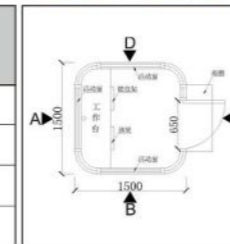

YD-GT-12		
规格/Size (m)	1.2*1.5*2.6	1.5*1.5*2.6
	1.5*1.7*2.6	1.8*1.8*2.6
	1.5*2.0*2.6	2.0*2.0*2.6
	2.0*2.5*2.6	

YD-GT-13		
规格/Size (m)	1.5*1.5*2.6	1.7*1.7*2.6
	1.8*1.8*2.6	2.0*2.0*2.6

YD-GT-14		
规格/Size (m)	1.5*1.7*2.8	1.8*1.8*2.8
	1.5*2.0*2.8	2.0*2.0*2.8
	2.0*2.5*2.8	2.0*3.0*2.8

YD-GT-15		
规格/Size (m)	1.5*1.7*2.8	1.8*1.8*2.8
	1.5*2.0*2.8	2.0*2.0*2.8
	2.0*2.5*2.8	2.0*3.0*2.8

YD-GT-16		
规格/Size (m)	1.5*1.7*2.8	1.8*1.8*2.8
	1.5*2.0*2.8	2.0*2.0*2.8
	2.0*2.5*2.8	2.0*3.0*2.8

P [警务岗亭] Police post

YD-GT-17		
规格/ Size (m)	1.2*1.5*2.6	1.5*1.5*2.6
	1.5*1.7*2.6	1.8*1.8*2.6
	1.5*2.0*2.6	2.0*2.0*2.6
	2.0*2.5*2.6	

YD-GT-18		
规格/ Size (m)	1.2*1.5*2.8	1.5*1.5*2.8
	1.5*1.7*2.8	1.8*1.8*2.8
	1.5*2.0*2.8	2.0*2.0*2.8
	2.0*2.5*2.8	

YD-GT-19		
规格/ Size (m)	1.5*1.7*2.8	1.8*1.8*2.8
	1.5*2.0*2.8	2.0*2.0*2.8
	2.0*2.5*2.8	

YD-GT-20		
规格/ Size (m)	1.5*1.7*2.8	1.8*1.8*2.8
	1.5*2.0*2.8	2.0*2.0*2.8
	2.0*2.5*2.8	2.0*3.0*2.8

M [微型消防站] mini ature fire station