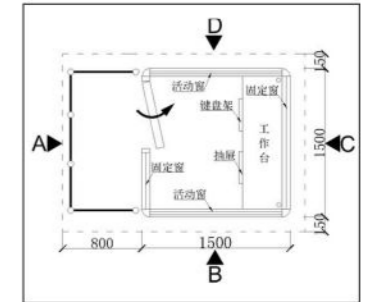

发明专利证书
Invention patent certificate

S [保安岗亭] Security box

YD-GT-01		
规格/Size (m)	1.5*1.5*3.5	1.5*1.7*3.5
	1.8*1.8*3.5	1.5*2.0*3.5
	2.0*2.0*3.5	2.0*2.5*3.5

YD-GT-02		
规格/Size (m)	1.5*1.5*2.8	1.5*1.7*2.8
	1.8*1.8*2.8	1.5*2.0*2.8
	2.0*2.0*2.8	2.0*2.5*2.8

YD-GT-03		
规格/Size (m)	1.5*1.5*2.8	1.5*1.7*2.8
	1.8*1.8*2.8	1.5*2.0*2.8
	2.0*2.0*2.8	2.0*2.5*2.8

S [保安岗亭] Security box

YD-GT-04		
规格/ Size (m)	1.2*1.5*2.8	1.5*1.5*2.8
	1.5*1.7*2.8	1.8*1.8*2.8
	1.5*2.0*2.8	2.0*2.0*2.8
	2.0*2.5*2.8	

YD-GT-06		
规格/ Size (m)	1.2*1.8*2.4	1.5*1.8*2.4
	1.2*2.3*2.4	1.5*2.3*2.4
	1.8*2.8*2.4	

YD-GT-05		
规格/ Size (m)	1.2*1.5*2.8	1.5*1.5*2.8
	1.5*1.7*2.8	1.8*1.8*2.8
	1.5*2.0*2.8	2.0*2.0*2.8
	2.0*2.5*2.8	

YD-GT-07		
规格/ Size (m)	1.2*1.8*2.4	1.5*1.8*2.4
	1.2*2.3*2.4	1.5*2.3*2.4
	1.8*2.8*2.4	

S [保安岗亭] Security box

YD-GT-08		
规格/Size (m)	1.2*1.5*2.8	1.5*1.5*2.8
	1.5*1.7*2.8	1.8*1.8*2.8
	1.5*2.0*2.8	2.0*2.0*2.8
	2.0*2.5*2.8	

YD-GT-09		
规格/Size (m)	1.2*1.5*2.6	1.5*1.5*2.6
	1.5*1.7*2.6	1.8*1.8*2.6
	1.5*2.0*2.6	2.0*2.0*2.6
	2.0*2.5*2.6	