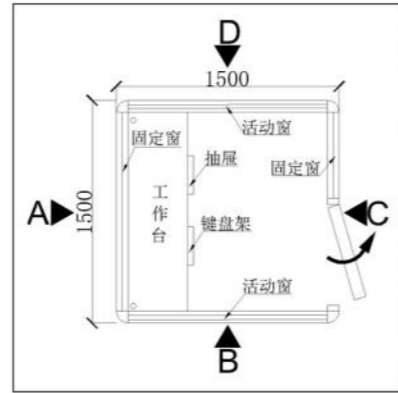

发明专利证书
Invention patent certificate

S [保安岗亭] Security box

YD-GT-01		
规格/Size (m)	1.5*1.5*3.5	1.5*1.7*3.5
	1.8*1.8*3.5	1.5*2.0*3.5
	2.0*2.0*3.5	2.0*2.5*3.5

YD-GT-02		
规格/Size (m)	1.5*1.5*2.8	1.5*1.7*2.8
	1.8*1.8*2.8	1.5*2.0*2.8
	2.0*2.0*2.8	2.0*2.5*2.8

YD-GT-03		
规格/Size (m)	1.5*1.5*2.8	1.5*1.7*2.8
	1.8*1.8*2.8	1.5*2.0*2.8
	2.0*2.0*2.8	2.0*2.5*2.8

S [保安岗亭] Security box

YD-GT-04		
规格/ Size (m)	1.2*1.5*2.8	1.5*1.5*2.8
	1.5*1.7*2.8	1.8*1.8*2.8
	1.5*2.0*2.8	2.0*2.0*2.8
	2.0*2.5*2.8	