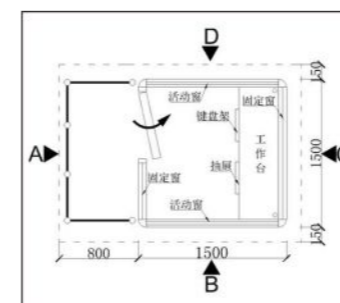

发明专利证书
Invention patent certificate

S [保安岗亭] Security box

YD-GT-01		
规格/Size (m)	1.5*1.5*3.5	1.5*1.7*3.5
	1.8*1.8*3.5	1.5*2.0*3.5
	2.0*2.0*3.5	2.0*2.5*3.5

YD-GT-02		
规格/Size (m)	1.5*1.5*2.8	1.5*1.7*2.8
	1.8*1.8*2.8	1.5*2.0*2.8
	2.0*2.0*2.8	2.0*2.5*2.8

YD-GT-03		
规格/Size (m)	1.5*1.5*2.8	1.5*1.7*2.8
	1.8*1.8*2.8	1.5*2.0*2.8
	2.0*2.0*2.8	2.0*2.5*2.8

S [保安岗亭] Security box

YD-GT-04		
规格/ Size (m)	1.2*1.5*2.8	1.5*1.5*2.8
	1.5*1.7*2.8	1.8*1.8*2.8
	1.5*2.0*2.8	2.0*2.0*2.8
	2.0*2.5*2.8	

YD-GT-06		
规格/ Size (m)	1.2*1.8*2.4	1.5*1.8*2.4
	1.2*2.3*2.4	1.5*2.3*2.4
	1.8*2.8*2.4	

YD-GT-05		
规格/ Size (m)	1.2*1.5*2.8	1.5*1.5*2.8
	1.5*1.7*2.8	1.8*1.8*2.8
	1.5*2.0*2.8	2.0*2.0*2.8
	2.0*2.5*2.8	

YD-GT-07		
规格/ Size (m)	1.2*1.8*2.4	1.5*1.8*2.4
	1.2*2.3*2.4	1.5*2.3*2.4
	1.8*2.8*2.4	

S [保安岗亭] Security box

YD-GT-08		
规格/Size (m)	1.2*1.5*2.8	1.5*1.5*2.8
	1.5*1.7*2.8	1.8*1.8*2.8
	1.5*2.0*2.8	2.0*2.0*2.8
	2.0*2.5*2.8	

YD-GT-09		
规格/Size (m)	1.2*1.5*2.6	1.5*1.5*2.6
	1.5*1.7*2.6	1.8*1.8*2.6
	1.5*2.0*2.6	2.0*2.0*2.6
	2.0*2.5*2.6	